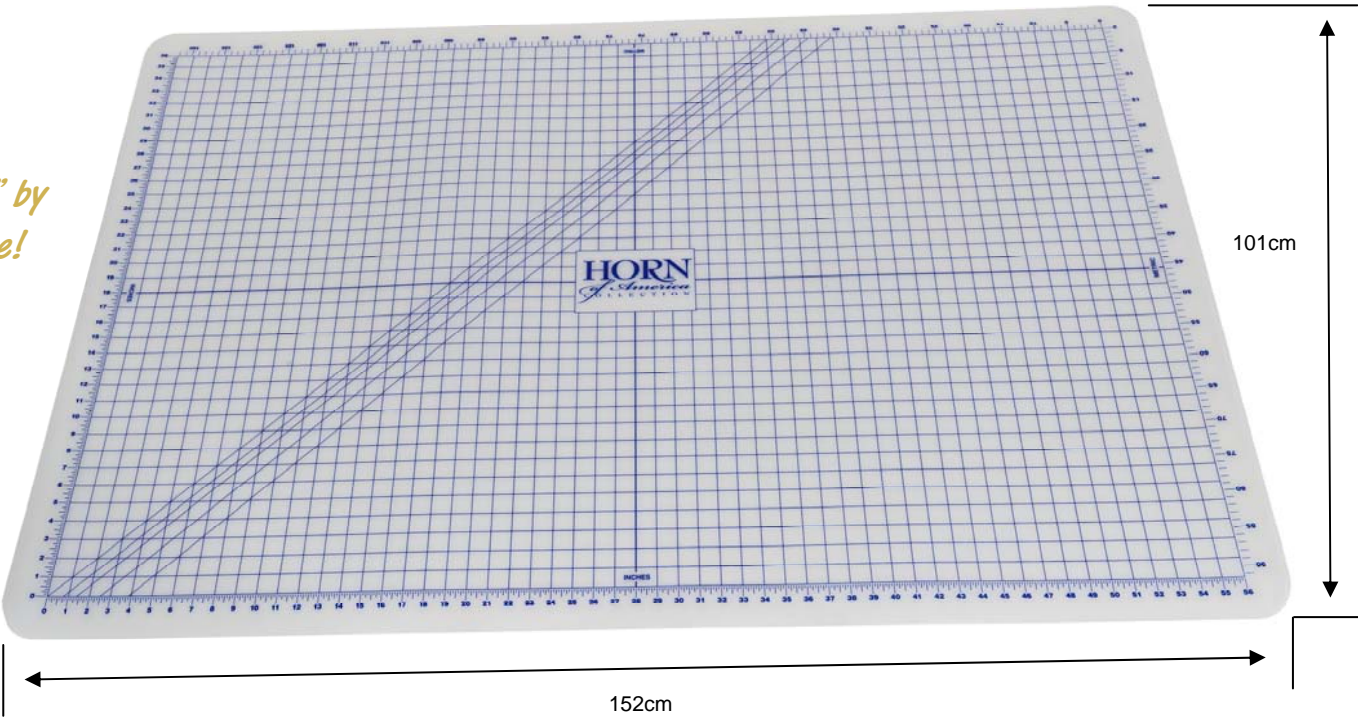

**Huge
Cutting Mat**

- This cutting mat is tailor made to fit the HILO but can be purchased separately for use on a table of your choice.

*Marked with both Metric and
Imperial measurements*

*Huge 60" by
40" size!*

152cm

101cm