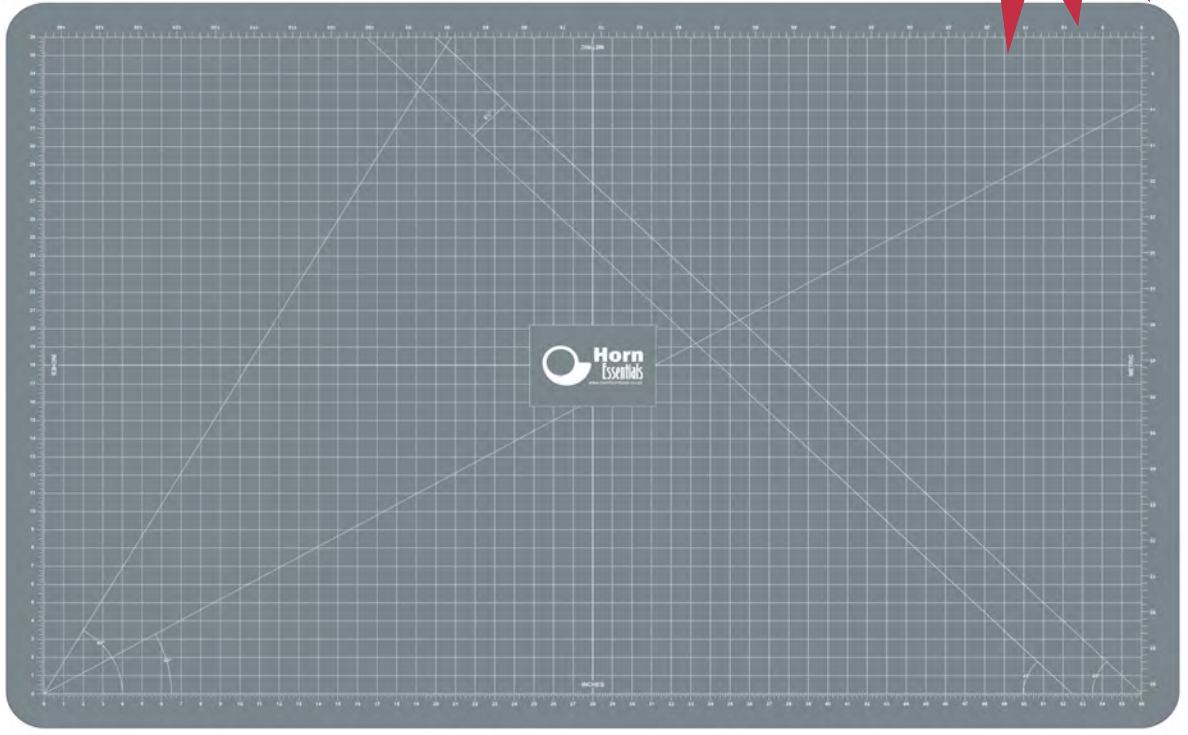

**Horn's  
Huge Cutting mat**

- high quality cutting mats from Horn

**This huge cutting mat is tailor made to fit the HILO but can be purchased separately for use on a table of your choice.**

**Hardwearing,  
top quality  
mat**

100cm

**Marked with both  
Metric and Imperial  
measurements**

150cm

**Our  
easy to  
carry cutting mat's**

**The best quality mats  
you'll ever use!**

**A1 Size**

**A2 Size**

- Great new easy to work on colour and now in 2 popular sizes.
- Top quality, self-healing, 3mm thickness, designed for rotary cutters.
- Tough, long lasting surface, helps extend the life of your blades.
- Accurate measurements & reversible. Inches one side, metric on the other.
- Made with the highest EN71-3 specifications.
- Convenient carrying handle, which doubles to allow you to hang the mat for storage.

**Double sided- Inches one  
side, Metric the other**

**Horn  
Essentials**

Professional quality products from  
the Horn Essentials range....