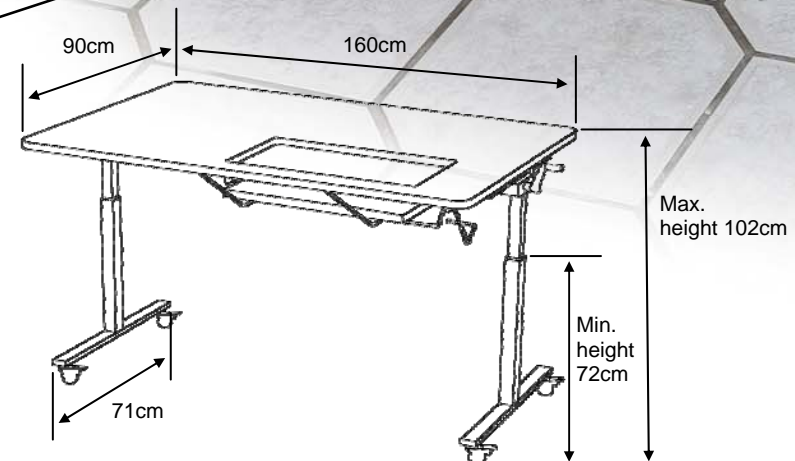

Great table size;
 64" by 36"
 Ideal for all craft uses.

- Tough, knock resistant ABS edging surrounds the top of the table- for increased durability.
- 1" thick table top for extra strength.
- Tilts for storage by means of a pull release catch mechanism to give back valuable floor space to your room.
- Easily height adjustable by simply turning a crank handle.
- Can be raised to work on above other furniture in your room.
- A large height adjustment range to suit virtually any user. Can be lowered to sit at or raised to stand and work at.
- Clever platform mechanism that your sewing machine sits on which can either be dropped for flatbed use (using an inset) or raised for free-arm and embroidery arm use.
- Maxi aperture; giving it the ability to fit even the largest sewing machines on the market.
- One inset to fit your sewing machine is included
- Easily mobile on 4 large, fully lockable wheels.

New
 New! Folding handle

Easy and quick height adjustment by the turn of a handle. Maintenance free, reliable & simple to operate!

Fitted with our Horn Maxi sized opening!
 Ideal for the new extra large sewing machines, such as; the Bernina 700 & 800 series, Brother V series, Janome Horizon Range and Husqvarna Sapphire amongst others but its not just for larger machines its also ideal for any size of domestic sewing machine!

New
 Improved design!

4 large, rubberised, smooth running, lockable castors

Colour Chart

White