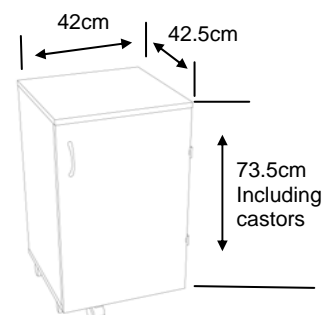

# ROLLA STORAGE

- A great storage idea from Horn

*The Rolla storage is so compact and neat...*

*The Rolla storage will sit happily either side of your existing Horn sewing cabinet or have 2..... one for both sides of your cabinet. You've plenty of storage now!*

- Compact and easily mobile on 5 large lockable castors.
- 270° door hinges which allow the door to fold conveniently out of the way when its open.
- Robust removable storage trays, ideal to be taken to where you need to work.
- Available in 3 popular finishes; Fresh Beech, Warm Teak and now in Clean White.
- Solid, sturdy & quality construction.
- Made to match in with, more specifically, the Gemini, Cub Plus, Quilter's Delight Mk2 and Elements but will compliment any existing Horn cabinet.
- Arrives fully assembled, the cabinet is beautifully finished front to back, inside and out.
- Made to match the height of a Horn cabinet when its open so creating a valuable level & increased work area.

*The Rolla Storage closed is compact enough to fit in anywhere.*

## Colour Chart

*Teak, Beech, White*

**CLOSED - WIDE 42cm (16½")  
DEEP 42.5cm (16¾") HIGH 73.5cm (29")**

**MODEL 906 shown in Beech**