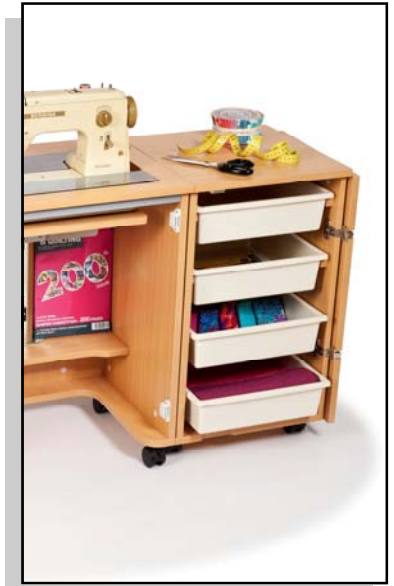

# ROLLA STORAGE

- A great storage idea from Horn

*The Rolla storage is so compact and neat...*

*The Rolla storage will sit happily either side of your existing Horn sewing cabinet or have 2..... one for both sides of your cabinet. You've plenty of storage now!*

- Compact and easily mobile on 5 large lockable castors.
- 270° door hinges which allow the door to fold conveniently out of the way when its open.
- Robust removable storage trays, ideal to be taken to where you need to work.
- Available in 3 popular finishes; Fresh Beech, Warm Teak and now in Clean White.
- Solid, sturdy & quality construction.
- Made to match in with, more specifically, the Gemini, Cub Plus, Quilter's Delight Mk2 and Elements but will compliment any existing Horn cabinet.
- Arrives fully assembled, the cabinet is beautifully finished front to back, inside and out.
- Made to match the height of a Horn cabinet when its open so creating a valuable level & increased work area.

*The Rolla Storage closed is compact enough to fit in anywhere.*

## Colour Chart

*Teak, Beech, White*

**CLOSED - WIDE 42cm (16½")  
DEEP 42.5cm (16¾") HIGH 73.5cm (29")**

**MODEL 906 shown in Beech**